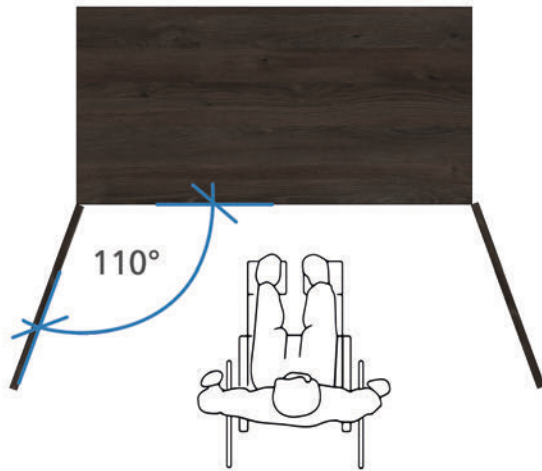

furniture knob, stainless steel
article no. 81042

Fittings

Fittings with door dampers on the furniture doors provide comfort when closing the doors.

The hinge for a wide opening angle of 110°.

Opening angle

The choice of wardrobe hinges controls the opening angle of the doors. Door dampers control whether the doors close gently.

Mounting options for furniture fronts

Overlay furniture front:
The doors and drawer fronts are in front of the furniture sides and base.