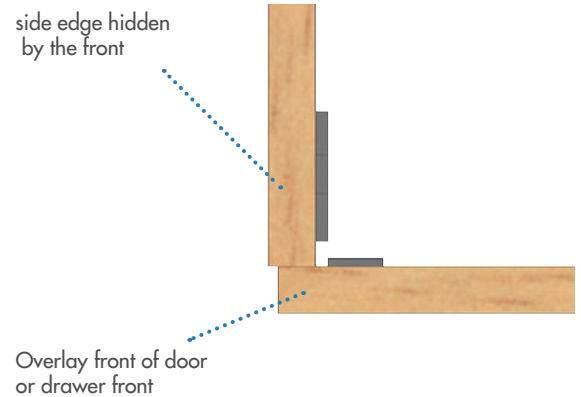

furniture knob, stainless steel
article no. 81042

Fittings

Fittings with door dampers on the furniture doors provide comfort when closing the doors.

The hinge for a wide opening angle of 110°.

Opening angle

The choice of wardrobe hinges controls the opening angle of the doors. Door dampers control whether the doors close gently.

Mounting options for furniture fronts

Overlay furniture front:
The doors and drawer fronts are in front of the furniture sides and base.